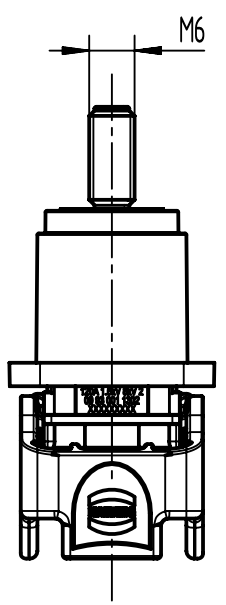

Screw M3 ISO 7380-2 not included

Pannel cut out

	All rights reserved Department EL PD	All Dimensions in mm Original Size DIN A4	Scale 1:1	Free size tol.	Ref.	
		HARTING D-32339 Espelkamp	Created by SHENGJ	Inspected by WANGSTE	Standardisation ROEBEN	Date 2022-09-20
Title Han@ S 120 HBM w. MC M6 red					Doc-Key / ECM-Nr. 100984368/UGD/000/B 500000225710	
			Type TB	Number 09 93 001 1302	Rev. B	Page 1/1