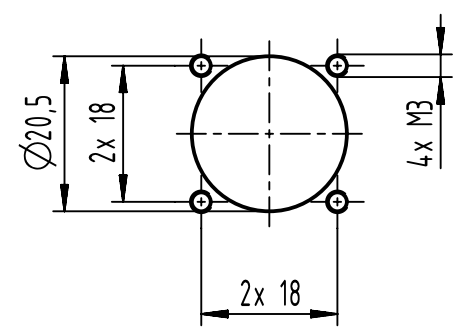

Screw M3 ISO 7380-2 not included

Pannel cut out

	All rights reserved Department EL PD	All Dimensions in mm Original Size DIN A4	Scale 1:1	Free size tol.	Ref.	
		HARTING D-32339 Espelkamp	Created by SHENGJ	Inspected by WANGSTE	Standardisation ROEBEN	Date 2022-09-20
Title Han@ S 120 HBM w. MC M6 red					Doc-Key / ECM-Nr. 100984368/UGD/000/B 500000225710	
			Type TB	Number 09 93 001 1302	Rev. B	Page 1/1