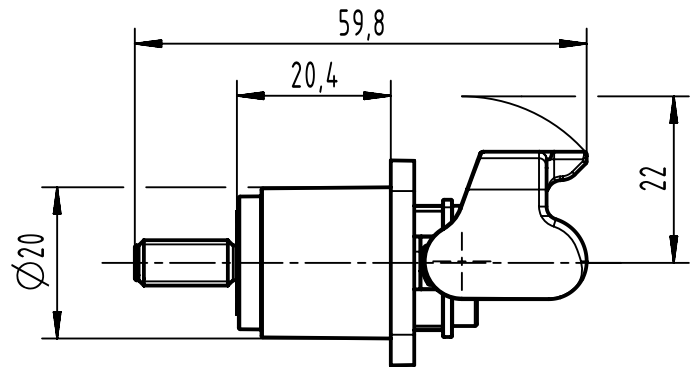

Screw M3 ISO 7380-2 not included

Pannel cut out

	All rights reserved Department EL PD	All Dimensions in mm Original Size DIN A4	Scale 1:1	Free size tol.	Ref.	
		HARTING D-32339 Espelkamp	Created by SHENGJ	Inspected by WANGSTE	Standardisation ROEBEN	Date 2022-09-20
Title Han@ S 120 HBM w. MC M6 red					Doc-Key / ECM-Nr. 100984368/UGD/000/B 500000225710	
			Type TB	Number 09 93 001 1302	Rev. B	Page 1/1